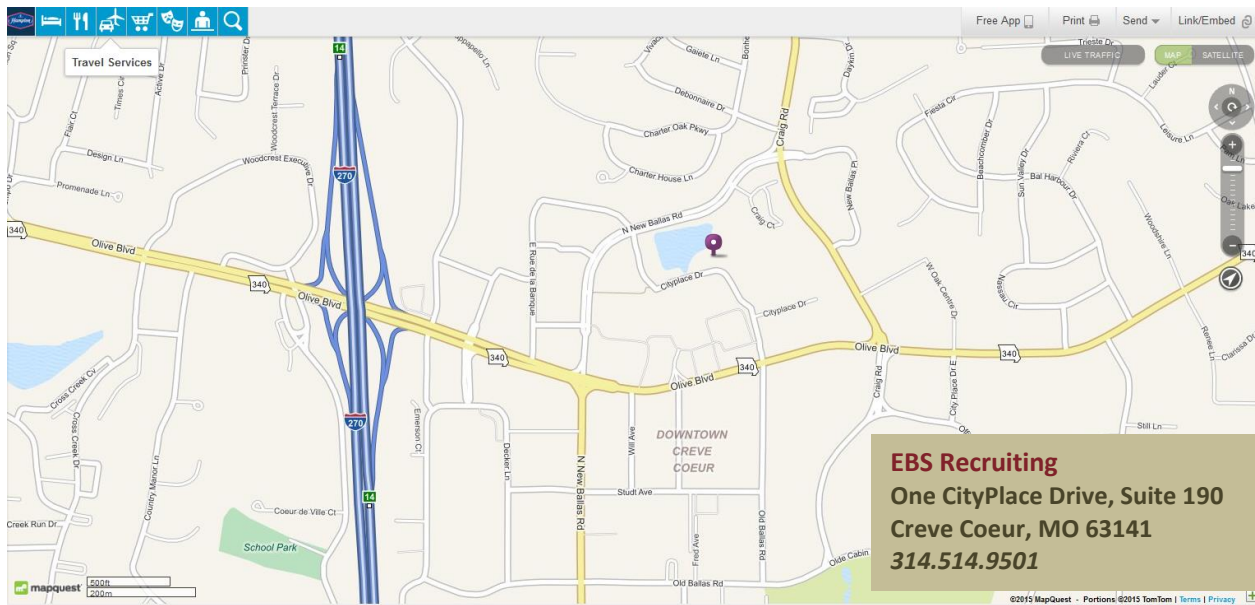

## DIRECTIONS TO EBS RECRUITING

Executive Business Solutions (EBS) is located within CityPlace One in Creve Coeur, Missouri. Situated along the I-270 corridor, the CityPlace complex is just east of I-270 and on the north side of Olive Boulevard. When coming from I-270, exit at Olive Boulevard and proceed east. Turn north onto CityPlace Drive and proceed through two stop signs. CityPlace One will be on the right side of the road just before the lake. Visitors should enter through the front of the building (next to Visitor Parking) via the revolving doors. Once inside the lobby, veer left down the long hallway and EBS is located at the very end in Suite 190.

## PARKING

A designated visitor parking lot is located after the second stop sign on CityPlace Drive and is next to the front entrance of CityPlace One. There is also additional guest parking within the CityPlace 1&3 West Parking Garages. To access these garages, make a left turn at the third stop sign. Once you've parked your vehicle, you will want to take the elevator to the first floor and use the crosswalk to the front of the building.